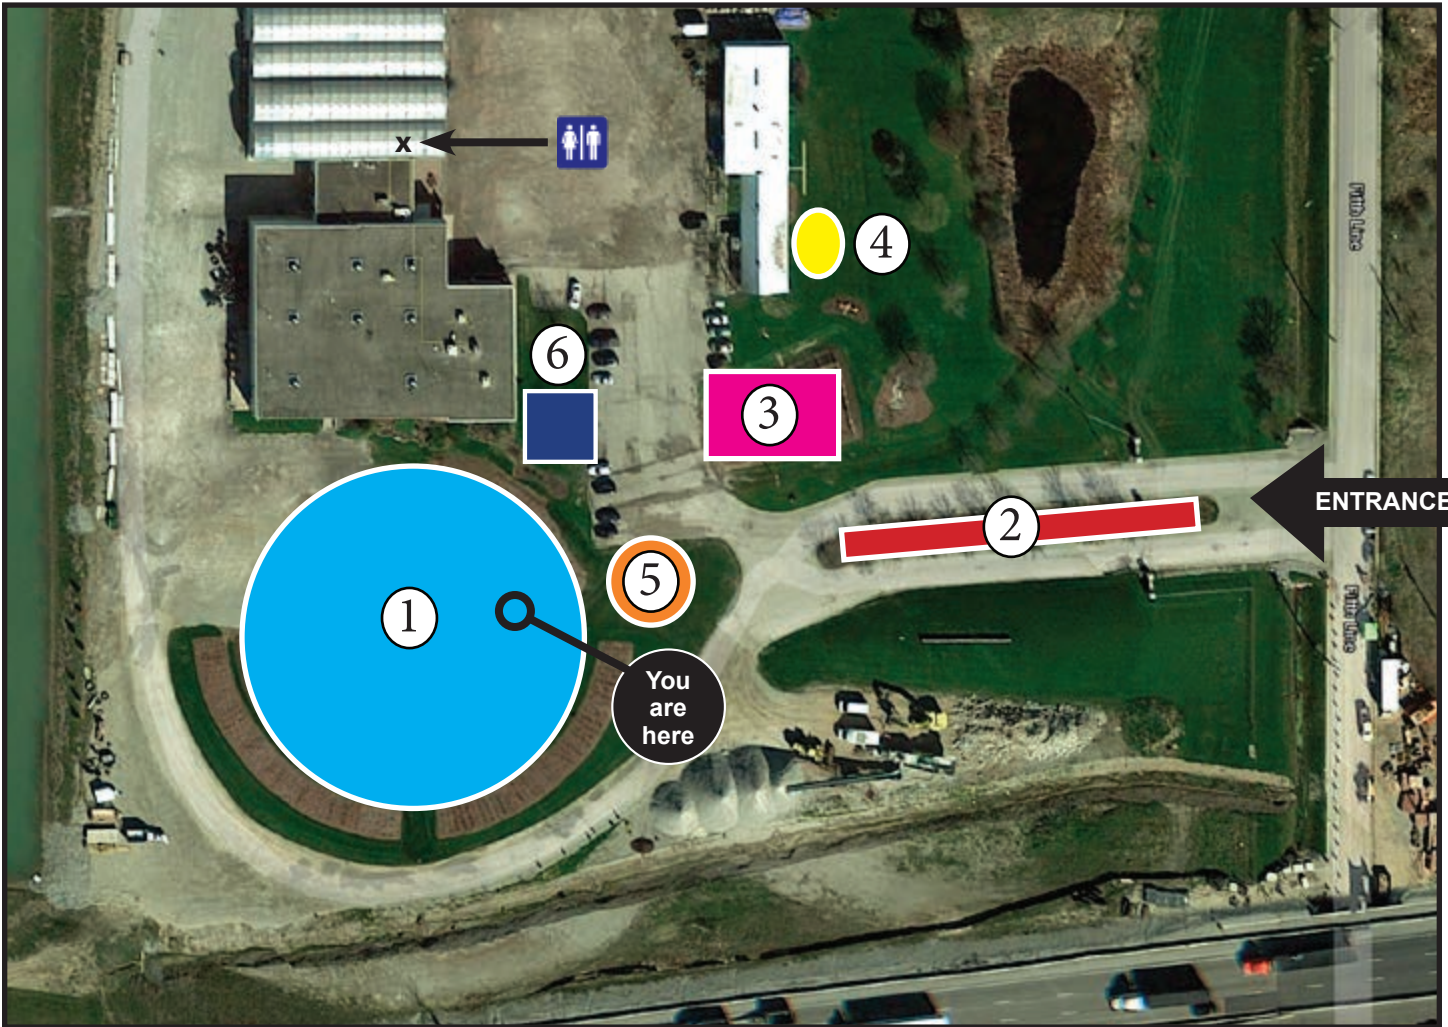

LO Trial Garden Site

LO BUILDING